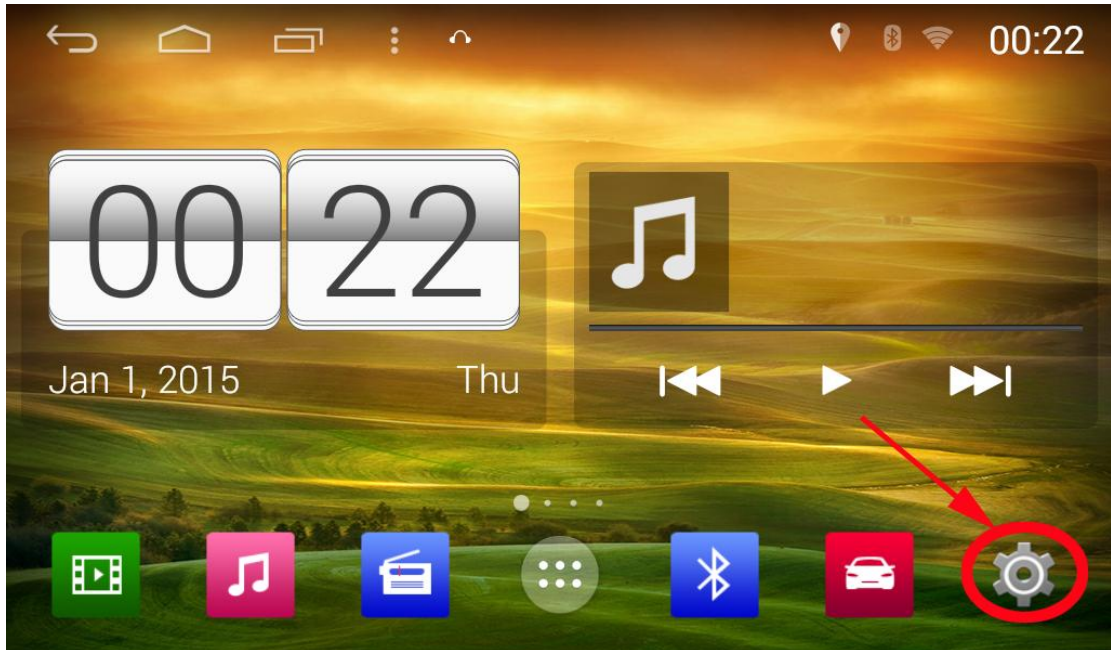

How to setup time on S160 Android system

1. Enter setting.

2. Enter "Date & time" .

3. Enable "Automatic date & time" and "Automatic time zone" .