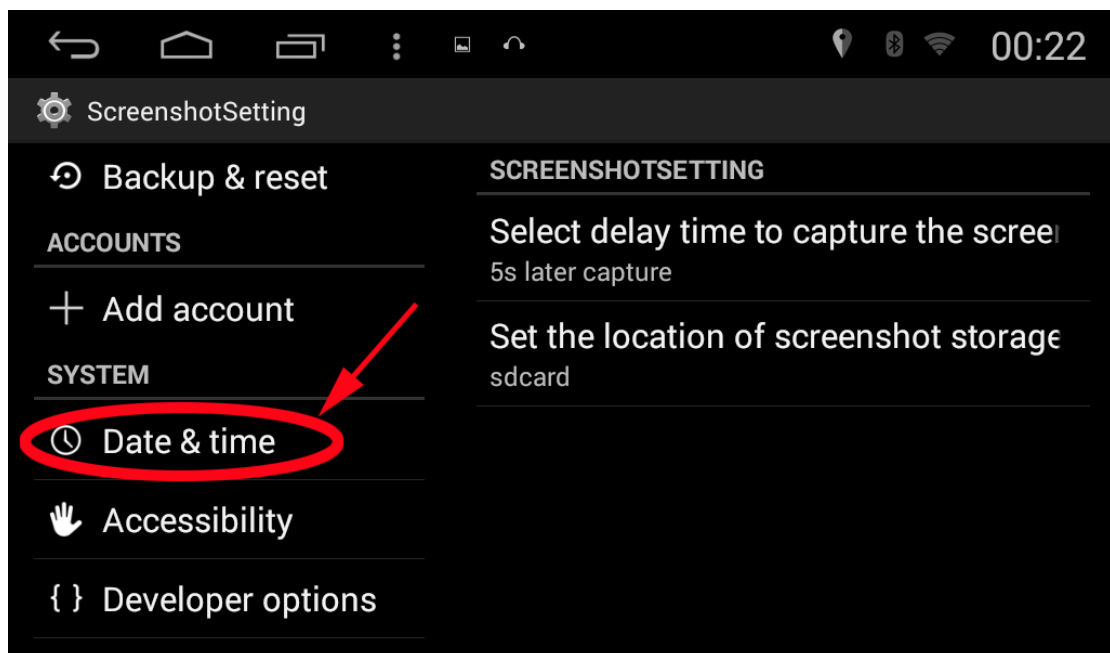

How to setup time on S160 Android system

1. Enter setting.

2. Enter "Date & time" .

3. Enable "Automatic date & time" and "Automatic time zone" .